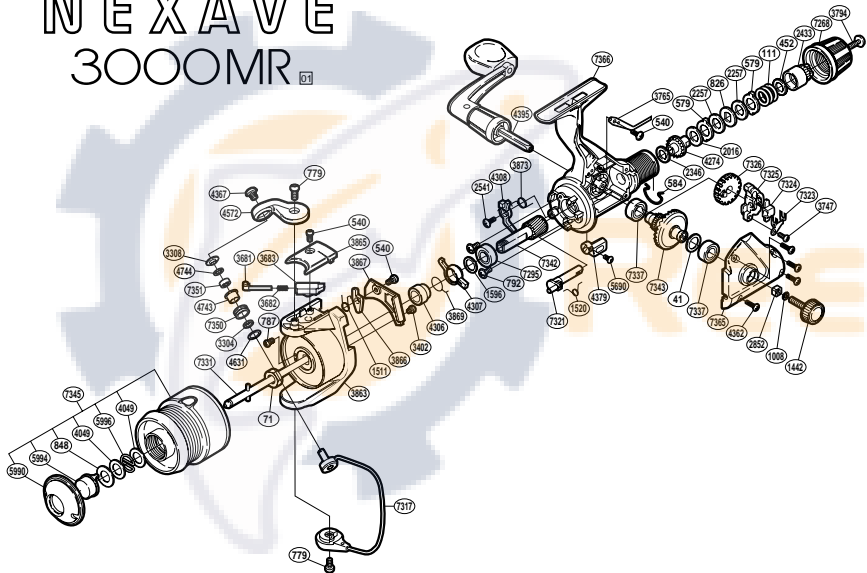

NEXAVE

3000MR

RD No.	PARTS NAMES	RD No.	PARTS NAMES	RD No.	PARTS NAMES
0041	Drive Gear Washer	3308	Line Roller Washer	4631	Spacer
0071	Rotor Nut	3402	Cover Screw	4743	Line Roller Bushing
0111	Drag Coil Spring	3681	Bail Spring Guide (A)	4744	Roller Bearing Seal
0452	Drag Spring Washer	3682	Bail Spring	5690	Anti-Reverse Lever Screw
0540	Multi-Purpose Screw	3683	Bail Spring Guide (B)	5990	Push Button Collar
0579	Eared Washer "B"	3747	Slider Retainer Screw	5994	Push Button
0584	Hold Click Spring	3765	Drag Click	5996	Locking Spring
0779	Multi-Purpose Screw	3794	Drag Knob Screw	7268	Drag Knob
0787	Nut Lock Screw	3863	Rotor	7295	Ball Bearing
0792	Bearing Retainer Screw	3865	Bail Spring Cover	7317	Bail Assembly
0826	Key Washer "A"	3866	Bail Trip Lever	7321	Anti-Reverse Cam
0848	Small Hole Washer	3867	Counterbalance Cover	7323	Oscillating Slider Retainer
1008	Handle Lock Washer	3869	Anti-Reverse Lock Out Spring	7324	Oscillating Slider Inner
1442	Handle Screw Cap	3873	Anti-Reverse Pawl Spring	7325	Oscillating Slider
1511	Lever Spring	4049	Large Hole Washer	7326	Oscillating Gear
1520	Anti-Reverse Cam Spring	4274	Drag Shaft	7331	Main Shaft
1596	Bushing Washer	4306	Lock Out Spring Holder	7337	Ball Bearing
2016	Drag Washer "H" (cloth)	4307	Anti-Reverse Lock Out	7342	Pinion Gear
2257	Drag Washer "H" (blue)	4308	Anti-Reverse Pawl	7343	Drive Gear
2346	Drag Washer "C" (cloth)	4362	Side Cover Screw	7345	Match Spool Assembly
2433	Pressure Screw	4367	Line Roller Screw	7350	Line Roller
2541	Anti-Reverse Pawl Screw	4379	Anti-Reverse Lever	7351	Line Roller Bearing
2852	Handle Screw Lock	4395	Handle Assembly	7365	Side Cover
3304	Bearing Spacer	4572	Bail Arm	7366	Body